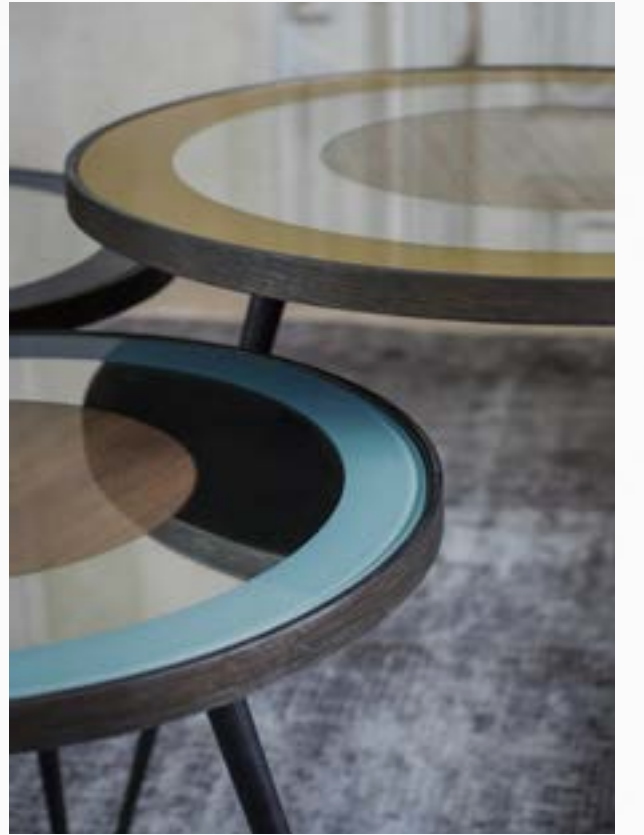

these tables are knock-down

BULLSEYE TABLE

BALANCE IS EVERYTHING

A slender silhouette, perfect circles in gold, blue and sage, and strong lines give the Bullseye table a subtle '50s touch. Sitting elegantly beside the bed as a nightstand or dressing up a living room with a retro-contemporary aesthetic, the table allows opportunities to experiment with styling.