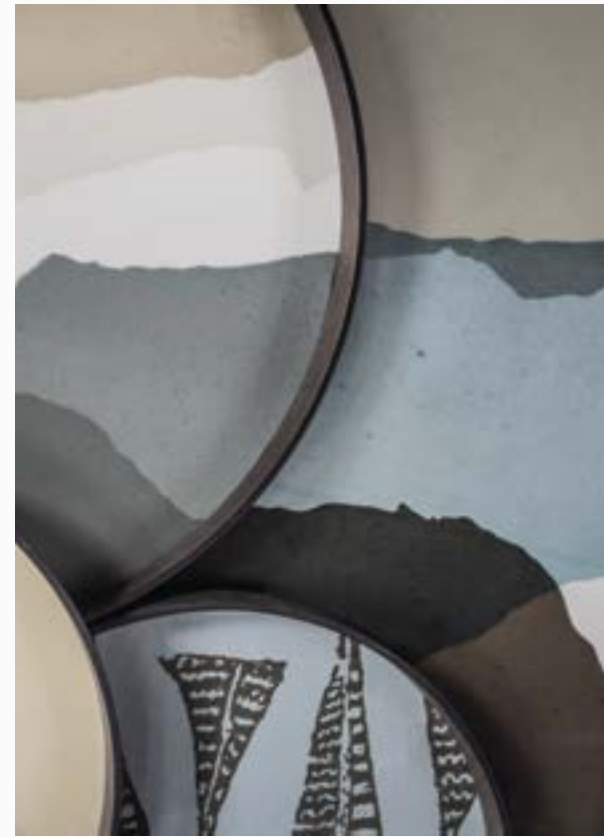

WABI SABI

BEAUTY IN THE NOT-SO-PERFECT

The Wabi Sabi collection is inspired by two of the things that Dawn loves the most: travel and nature. "While traveling through the blue ridge mountains the vista became almost like a layered watercolor painting. Sky blues, grey and mist colors layered the horizon. As the sun was setting it took on a whole new color palette with warm autumn hues like sienna, sand, sepia." Melded with an ancient tribal textile pattern it adds a perfect balance between graphics and texture.