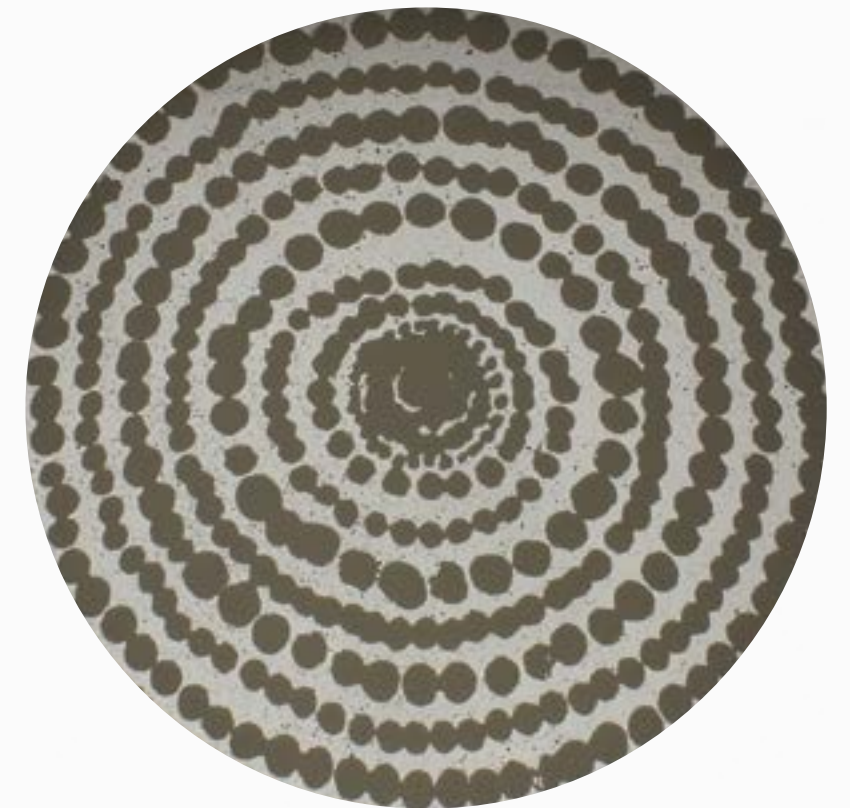

BLACK BEADS

MIDNIGHT BEADS

SEASIDE BEADS

GOLD BEADS