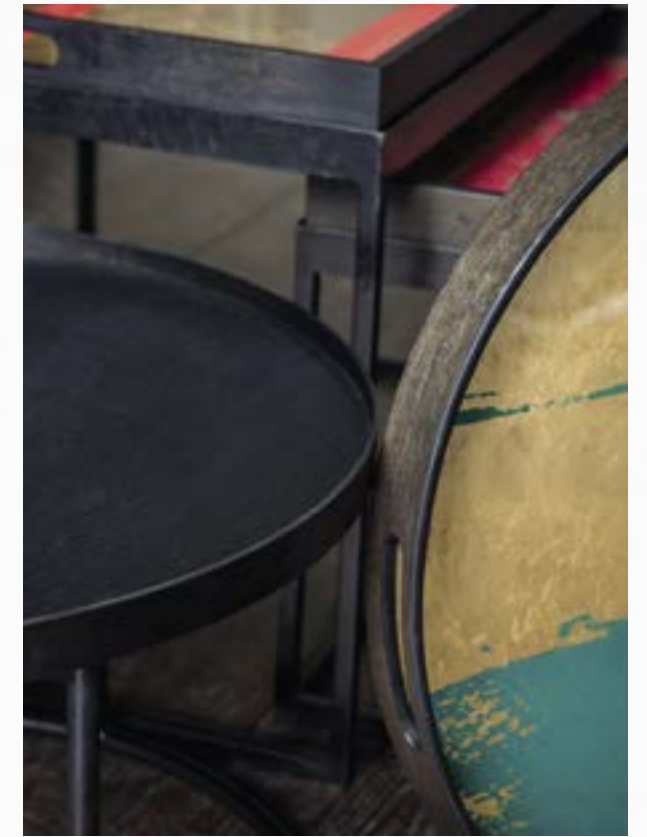

BRIGHT ABSTRACT

VIVID EXTRAVAGANCE

A free-spirited vision, inspired by Dawn's abstract paintings, is united with a dazzling and expressive color palette. The outcome is a union of unexpected pops of saturated hues, surprising textures, and luxurious details, on a handcrafted canvas. Be bold and dare to mix and match, to create a one-of-a-kind touch of bohemian luxury.