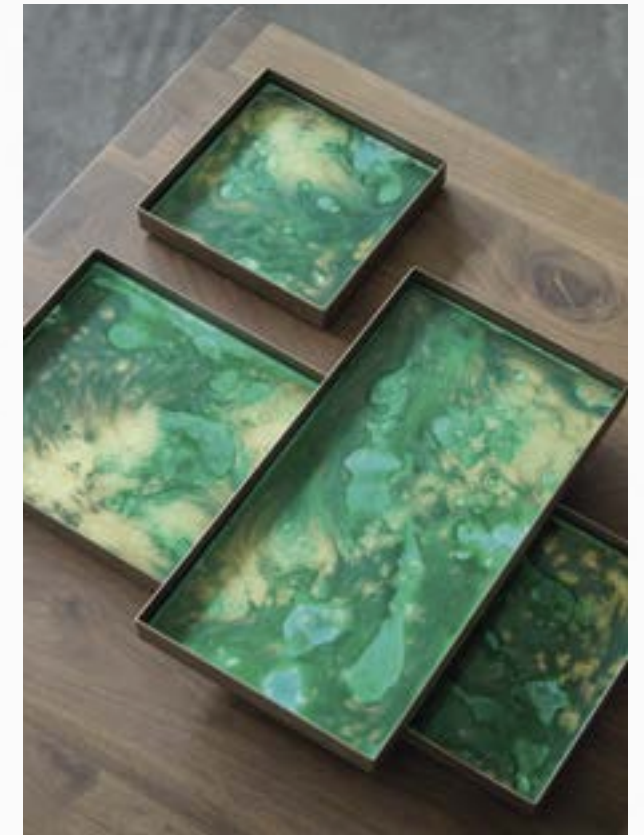

MINI TRAYS

hexagon
half-moon
round
rectangle

HEXAGON

BETTER TOGETHER

Of all the geometric shapes, the hexagon is considered one of the most powerful and fascinating. It is found in many spiritual symbols, ancient tribal symbolism and even in nature itself. The latter is what inspired us to create a range of mini trays that are strong pieces on their own, but more fun when placed in multiples. The vibrant colors and unique organic patterns elevate it from practical to a truly decorative and stylish accent piece.

HALF-MOON

LUNAR GEOMETRY

The unity between both halves is clear as day yet also subtle and surprising. Strong linear patterns contrast against the delicate gold leaves while the brass rim gives each tray the final luxurious touch.

ROUND

FULL CIRCLE

Perfect for serving up a drink or snacks. However, these mini trays aren't just for treats! They can be the colorful accent anywhere around the house. From the hallway to the powder room or your coffee table, there's always room to add a small, glamorous and colorful touch.

RECTANGLE

SMALL PLEASURES

Despite its small size, the mini tray packs a lot of patterns and textures into its small frame. Organic swirls of colors and luxurious gold-leafing are enclosed neatly within slim edges, framing the patterns and textures like a work of art. The mini tray's compact size allows for versatility. Placed in the hallway on a console, it is a key holder. In the dressing table, it is a jewelry tray, and on the coffee table, it is a decorative item. All good things come in small packages, and the mini tray is no exception.