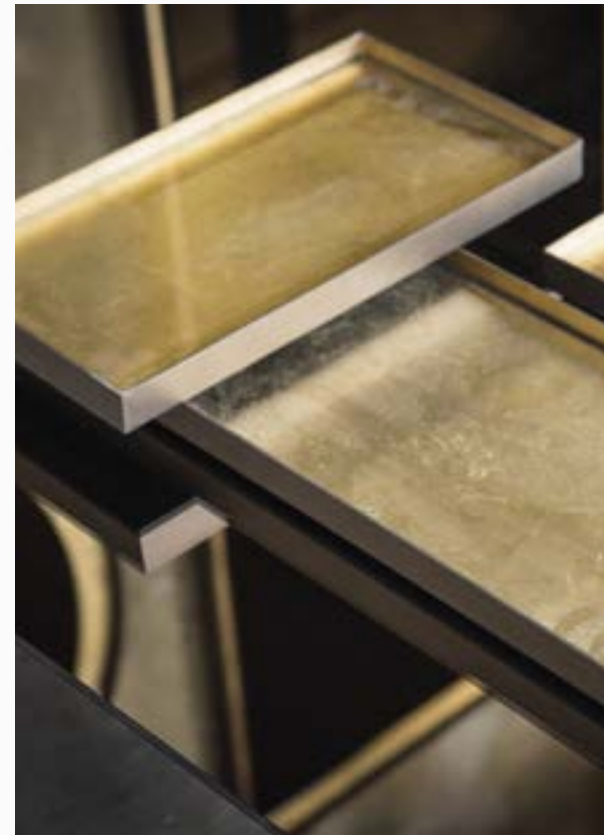

MINI TRAYS

hexagon
half-moon
round
rectangle

HEXAGON

BETTER TOGETHER

Of all the geometric shapes, the hexagon is considered one of the most powerful and fascinating. It is found in many spiritual symbols, ancient tribal symbolism and even in nature itself. The latter is what inspired us to create a range of mini trays that are strong pieces on their own, but more fun when placed in multiples. The vibrant colors and unique organic patterns elevate it from practical to a truly decorative and stylish accent piece.

ROUND

FULL CIRCLE

Perfect for serving up a drink or snacks. However, these mini trays aren't just for treats! They can be the colorful accent anywhere around the house. From the hallway to the powder room or your coffee table, there's always room to add a small, glamorous and colorful touch.