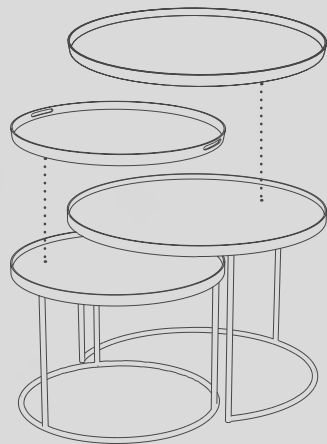

TRAY TABLES

concept
round
rectangle

ROUND

large tray

ROUND TRAY TABLE
#20339 **HIGH**
62x62x66cm
24"x24"x26"

small tray

ROUND TRAY TABLE
#20704 **HIGH**
49x49x66cm
19"x19"x26"

large tray

ROUND TRAY TABLE SET
#20721 **HIGH**
49x49x66cm - 62x62x57cm
19"x19"x26" - 24"x24"x22"

small tray

small tray

ROUND TRAY TABLE SET
#20726 **LOW**
49x49x31cm - 62x62x38cm
19"x19"x12" - 24"x24"x15"

large tray