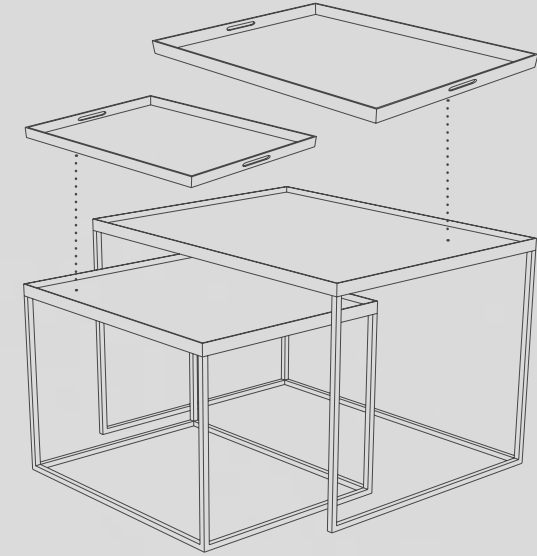

small tray

RECTANGLE TRAY TABLE SET
#20725 **LOW**
47x37x31cm - 62x47x38cm
18"x14"x12" - 24"x18"x15"

large tray