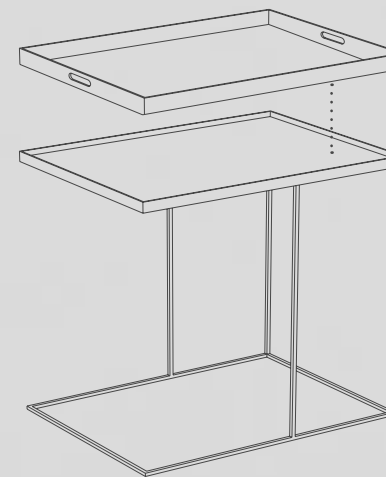

large tray

RECTANGLE TRAY TABLE
#20720 **LARGE**
62x47x64cm
24"x18"x25"

ROUND TRAYS

	small tray	48x48x4cm - 19"x19"x1,6"
	large tray	61x61x4cm - 24"x24"x1,6"
	XL tray	92x92x4cm - 36"x36"x1,6"

RECTANGLE TRAYS

	small tray	46x36x4cm - 18"x14"x1,6"
	medium tray	69x31x5cm - 27"x12"x2"
	large tray	61x46x5cm - 24"x18"x2"