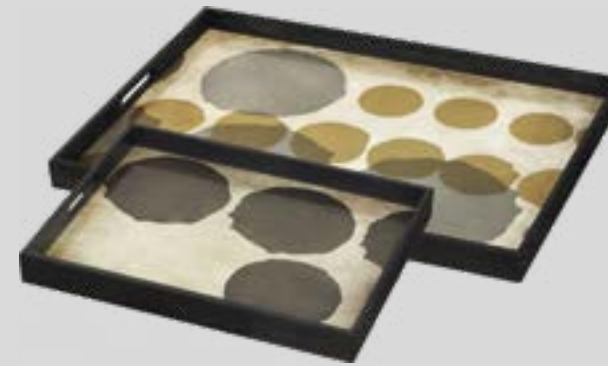

#20315 heavy aged mirror
#20331 heavy aged bronze mirror XL

#20404 black tree
#20379 black slice XL

XL TRAYS

RECTANGLE TRAYS

#20374 seaside beads
#20449 midnight beads XL

#20425 chevron
#20426 chevron

#20443 sienna layered dots
#20441 silver dots