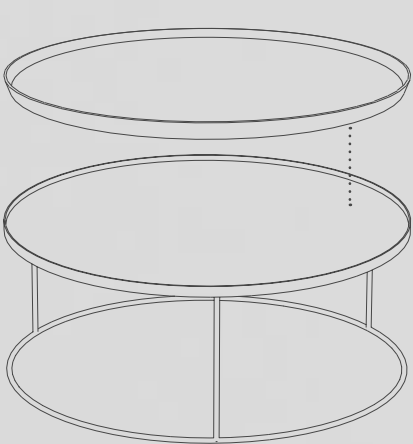

TRAY TABLES

concept
round
rectangle

ROUND

large tray

ROUND TRAY TABLE
#20339 **HIGH**
62x62x66cm
24"x24"x26"

small tray

ROUND TRAY TABLE
#20704 **HIGH**
49x49x66cm
19"x19"x26"

large tray

ROUND TRAY TABLE SET
#20721 **HIGH**
49x49x66cm - 62x62x57cm
19"x19"x26" - 24"x24"x22"

small tray

small tray

ROUND TRAY TABLE SET
#20726 **LOW**
49x49x31cm - 62x62x38cm
19"x19"x12" - 24"x24"x15"

large tray

large tray

ROUND TRAY TABLE SET
#20329 **LOW XL**
62x62x31cm - 93x93x38cm
24"x24"x12" - 37"x37"x15"

XL tray

XL tray

ROUND TRAY TABLE
#20328 **LOW XL**
93x93x38cm
36"x36"x15"

RECTANGLE

medium tray

RECTANGLE TRAY TABLE
#20706 **MEDIUM**
70x32x64cm -
28"x13"x25"