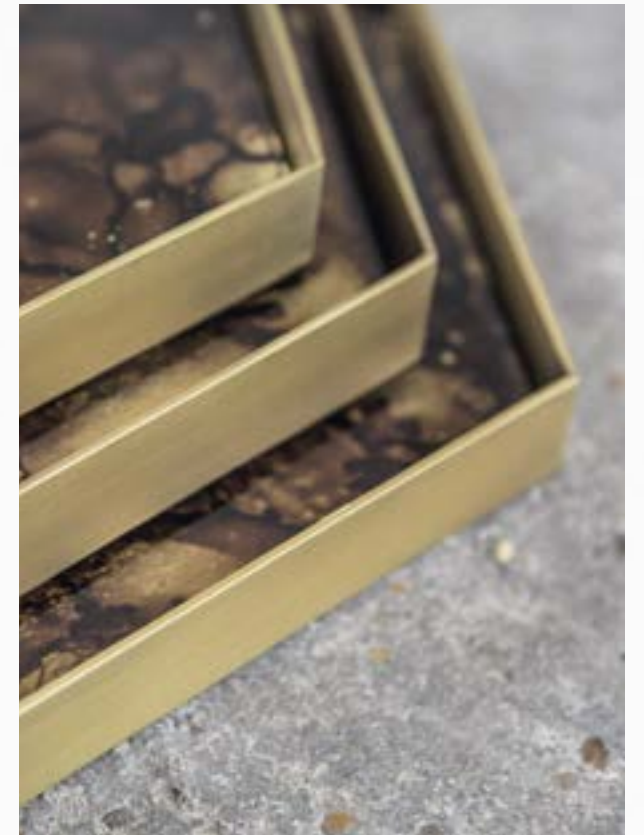

MINI TRAYS

hexagon
half-moon
round
rectangle

HEXAGON

BETTER TOGETHER

Of all the geometric shapes, the hexagon is considered one of the most powerful and fascinating. It is found in many spiritual symbols, ancient tribal symbolism and even in nature itself. The latter is what inspired us to create a range of mini trays that are strong pieces on their own, but more fun when placed in multiples. The vibrant colors and unique organic patterns elevate it from practical to a truly decorative and stylish accent piece.