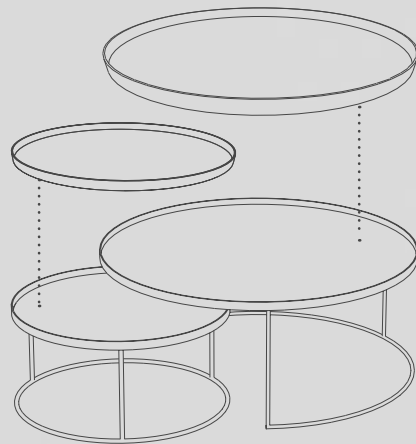

TRAY TABLES

concept
round
rectangle

ROUND

large tray

ROUND TRAY TABLE
#20339 **HIGH**
62x62x66cm
24"x24"x26"

small tray

ROUND TRAY TABLE
#20704 **HIGH**
49x49x66cm
19"x19"x26"

large tray

ROUND TRAY TABLE SET
#20721 **HIGH**
49x49x66cm - 62x62x57cm
19"x19"x26" - 24"x24"x22"

small tray

small tray

ROUND TRAY TABLE SET
#20726 **LOW**
49x49x31cm - 62x62x38cm
19"x19"x12" - 24"x24"x15"

large tray

large tray

ROUND TRAY TABLE SET
#20329 **LOW XL**
62x62x31cm - 93x93x38cm
24"x24"x12" - 37"x37"x15"

XL tray

XL tray

ROUND TRAY TABLE
#20328 **LOW XL**
93x93x38cm
36"x36"x15"

RECTANGLE

medium tray

RECTANGLE TRAY TABLE
#20706 **MEDIUM**
70x32x64cm -
28"x13"x25"