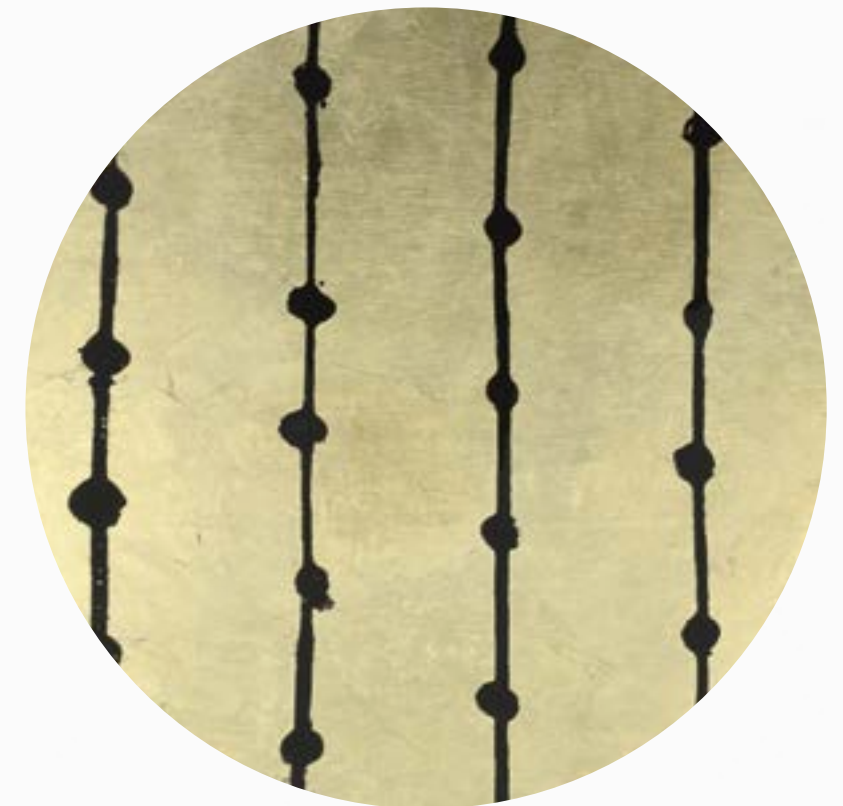

GILDED LAYERS

BROWN DOTS