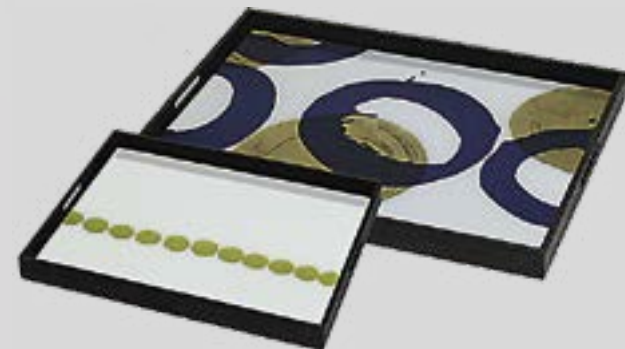

#20424 gold and blue halos
#20422 dotted line