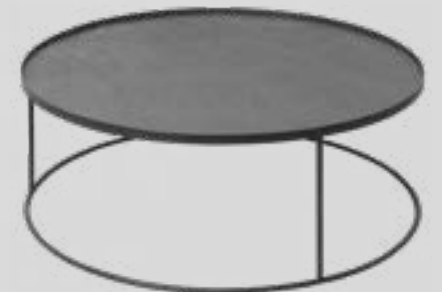

RECTANGLE TRAYS

	small tray	46x36x4cm - 18"x14"x1,6"
	medium tray	69x31x5cm - 27"x12"x2"
	large tray	61x46x5cm - 24"x18"x2"

TRAY TABLES

IT'S PERSONAL

While the tray table may serve its function as a table, the versatile piece transforms into a moveable singular tray when removed from its structure. The tray table's ability to adopt different trays allows you to mix or match various colors and patterns, creating a personal piece that is uniquely yours.

ROUND

TRAYS TO BE ORDERED SEPARATELY

TRAY TABLE
#20704 **HIGH**
49x49x66cm
19"x19"x26"

TRAY TABLE
#20339 **HIGH**
62x62x66cm
24"x24"x26"

TRAY TABLE SET
#20721 **HIGH**
49x49x66cm - 62x62x57cm
19"x19"x26" - 24"x24"x22"

TRAY TABLE SET
#20726 **LOW**
49x49x31cm - 62x62x38cm
19"x19"x12" - 24"x24"x15"

TRAY TABLE SET
#20329 **LOW XL**
62x62x31cm - 93x93x38cm
24"x24"x12" - 37"x37"x15"

TRAY TABLE
#20328 **LOW XL**
93x93x38cm
36"x36"x15"