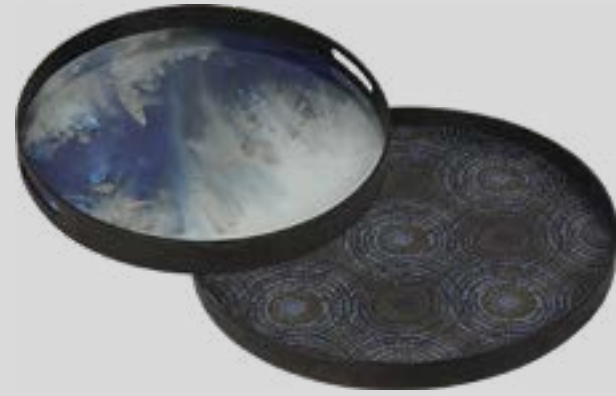

#20371 blue mist organic
#20374 seaside beads