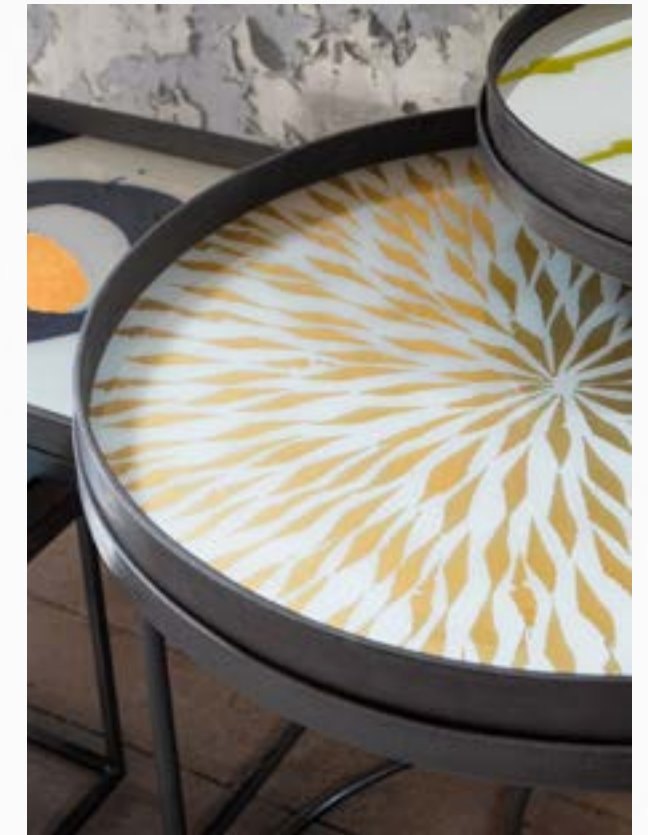

TRANSLUCENT SILHOUETTES

BENEATH THE SURFACE

The Translucent Silhouettes collection artfully layers soft luminous colors atop organic shapes, creating a sense of depth and allowing dynamic shapes and colors to blossom. While the overall result is bold, the collection possesses certain lightness conveyed by the delicate metallic inks and pigments.