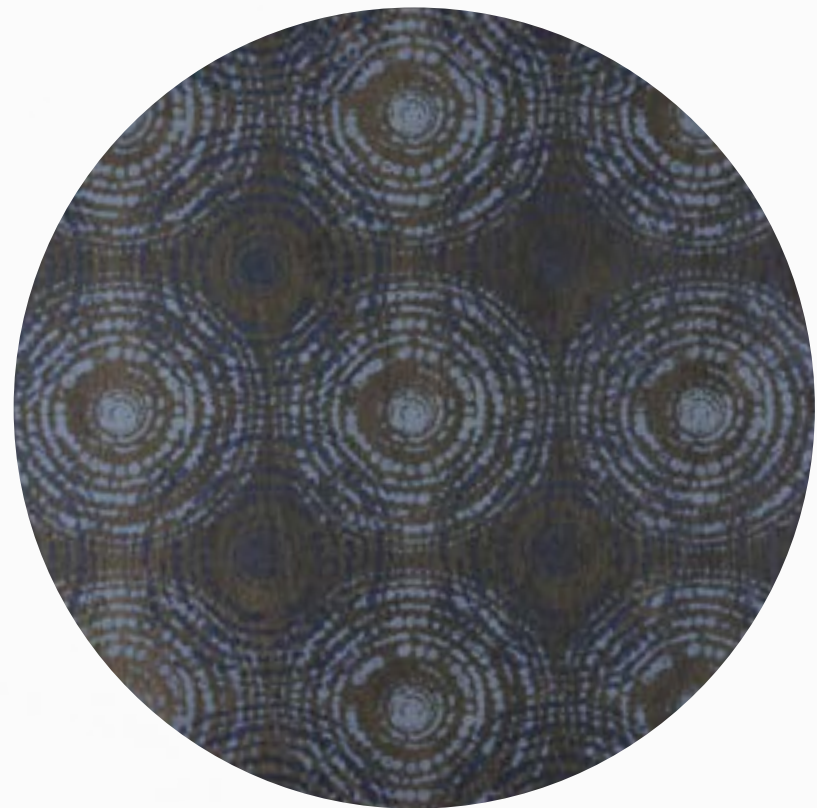

SEASIDE BEADS