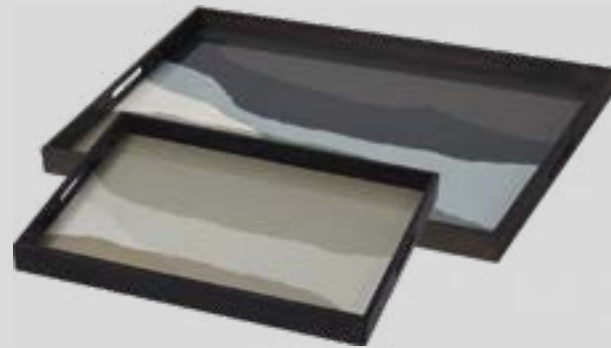

#20463 sand wabi sabi
#20464 graphite wabi sabi