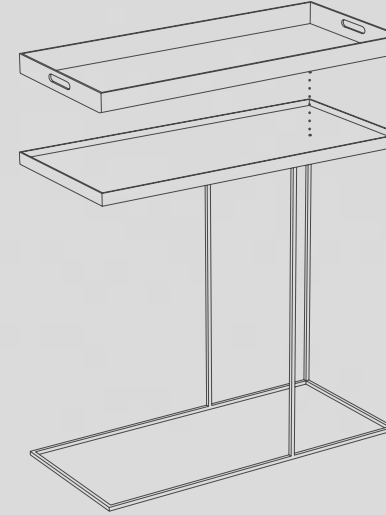

large tray

ROUND TRAY TABLE SET
#20329 **LOW XL**
62x62x31cm - 93x93x38cm
24"x24"x12" - 37"x37"x15"

XL tray

XL tray

ROUND TRAY TABLE
#20328 **LOW XL**
93x93x38cm
36"x36"x15"

RECTANGLE

medium tray

RECTANGLE TRAY TABLE
#20706 **MEDIUM**
70x32x64cm -
28"x13"x25"