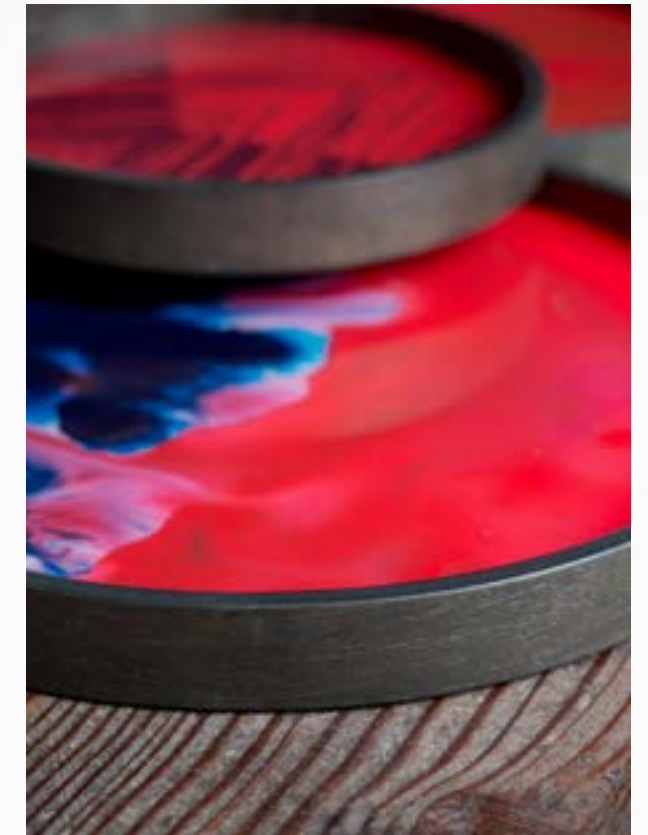

ROUND

FULL CIRCLE

Perfect for serving up a drink or snacks. However, these mini trays aren't just for treats! They can be the colorful accent anywhere around the house. From the hallway to the powder room or your coffee table, there's always room to add a small, glamorous and colorful touch.