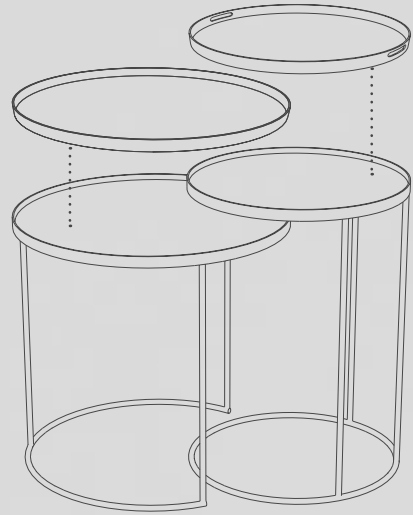

TRAY TABLES

concept
round
rectangle

ROUND

large tray

ROUND TRAY TABLE
#20339 **HIGH**
62x62x66cm
24"x24"x26"

small tray

ROUND TRAY TABLE
#20704 **HIGH**
49x49x66cm
19"x19"x26"

large tray