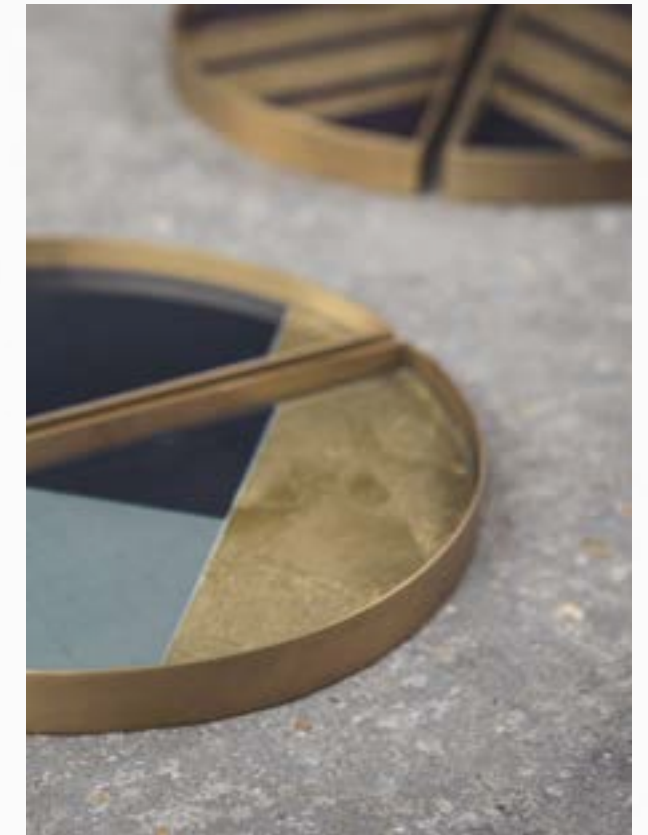

MINI TRAYS

hexagon
half-moon
round
rectangle

HEXAGON

BETTER TOGETHER

Of all the geometric shapes, the hexagon is considered one of the most powerful and fascinating. It is found in many spiritual symbols, ancient tribal symbolism and even in nature itself. The latter is what inspired us to create a range of mini trays that are strong pieces on their own, but more fun when placed in multiples. The vibrant colors and unique organic patterns elevate it from practical to a truly decorative and stylish accent piece.