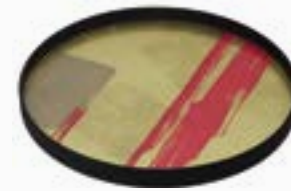

RASPBERRY LANDSCAPE

#20456 **MEDIUM**
69x31x5cm - 12"x27"x2"
glass tray

#20453 **LARGE**
61x61x4cm - 24"x24"x1,6"
glass tray

RASPBERRY COMPOSITION

#20454 **LARGE**
61x61x4cm - 24"x24"x1,6"
glass tray

ABSTRACT STUDY