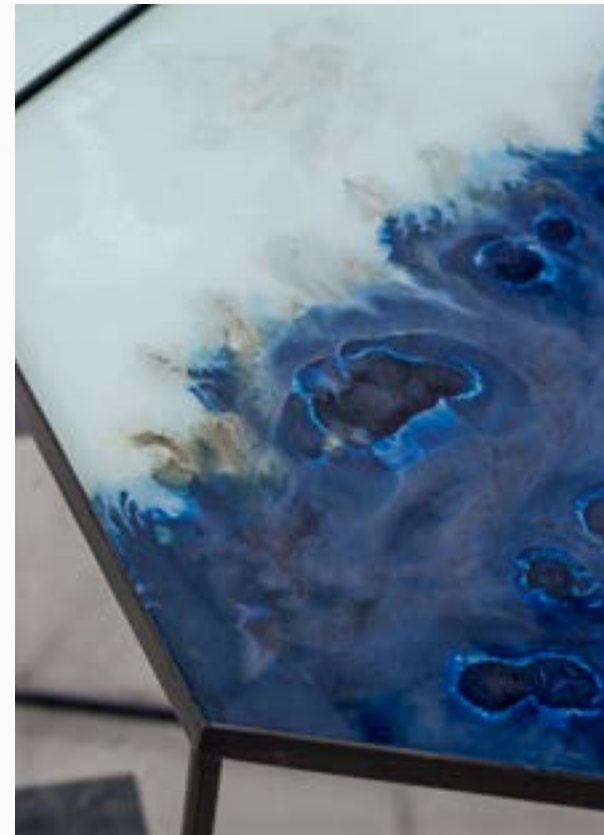

mirror top - metal legs

BLUE
#20741
48x48x46cm - 19"x19"x18"

SAGE
#20740
48x48x46cm - 19"x19"x18"

GOLD
#20742
61x61x56cm - 24"x24"x22"

HEXAGON SIDE TABLE

LIVING OBJECT

Splashing dynamic swirls of deep blue on the table's silky surface and allowing it to form a life of its own, the Hexagon tables are crafted with an exceptional method of layering pigments and metallic inks. The handcrafted nature imparts uniqueness to the tables - no two pieces are precisely alike - and the two matching pieces see the fluid movement of deep blue unbroken despite its separation. Vivid and seemingly alive, the Organic tables perfectly capture movement within two frames.

COBALT MIST
#20727
54x46x48cm - 21"x18"x19"
66x57x54cm - 26"x22"x21"
organic glass

LUCY
49x49x93cm
19"x19"x37"

DIXON
46x75x93cm
18"x30"x37"

BRONZE
mirror shelves
#20753

#20751

CHARCOAL
mirror shelves
#20754