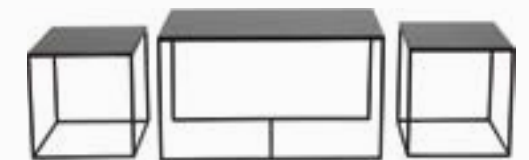

61x61x36cm - 24"x24"x14"
92x92x41cm - 36"x36"x16"
heavy aged mirror

BRONZE COPPER
#20700

CLEAR
#20722

CHARCOAL
#20701

40x40x40cm - 85x45x45cm - 40x40x40cm
 16"x16"x16" - 33"x18"x18" - 16"x16"x16"

CHARCOAL mirror top
 #20744