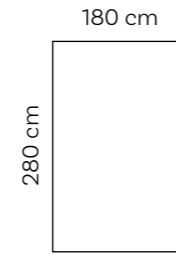

standard carpets

Carpet