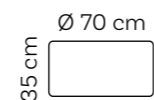

Grey

Red

Bar Stool

Round Pouf Ø 50 cm

Round Pouf Ø 70 cm

Small

Bar Stool

Round Pouf Ø 50 cm

Round Pouf Ø 70 cm

Small

Medium

Club Corner M

Extra Large

Club Corner XL

Medium

Club Corner M