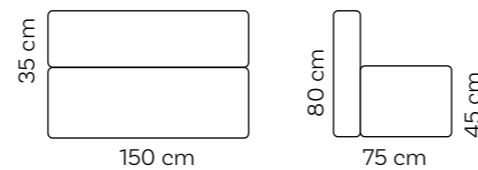

Round Pouf Ø 70 cm

Small

Medium

Club Corner M

Extra Large

Club Corner XL

Medium

Club Corner M

Extra Large

Club Corner XL

Sunbed

Long Chair

Love Seat

Sunbed

Long Chair

Love Seat