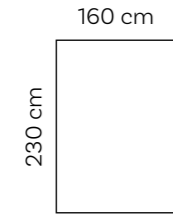

standard carpets

Carpet