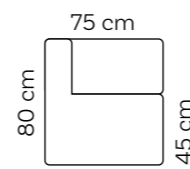

Round Pouf Ø 70 cm

Small

Medium

Club Corner M

Extra Large

Club Corner XL

Medium

Club Corner M