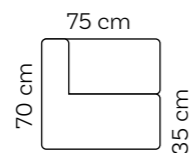

Grey

Red

Bar Stool

Round Pouf Ø 50 cm

Round Pouf Ø 70 cm

Small

Bar Stool

Round Pouf Ø 50 cm

Round Pouf Ø 70 cm

Small

Medium

Club Corner M

Extra Large

Club Corner XL

Medium

Club Corner M