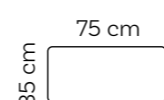

Grey

Red

Bar Stool

Round Pouf Ø 50 cm

Round Pouf Ø 70 cm

Small

Bar Stool

Round Pouf Ø 50 cm

Round Pouf Ø 70 cm

Small

Medium

Club Corner M

Extra Large

Club Corner XL

Medium

Club Corner M