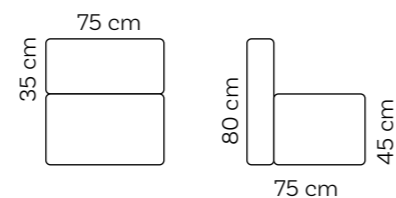

Round Pouf Ø 70 cm

Small

Medium

Club Corner M

Extra Large

Club Corner XL

Medium

Club Corner M