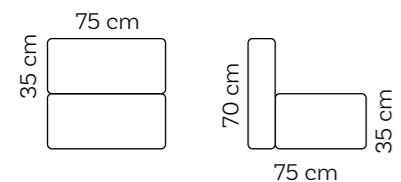

Grey

Red

Bar Stool

Round Pouf Ø 50 cm

Round Pouf Ø 70 cm

Small

Bar Stool

Round Pouf Ø 50 cm

Round Pouf Ø 70 cm

Small

Medium

Club Corner M

Extra Large

Club Corner XL

Medium

Club Corner M