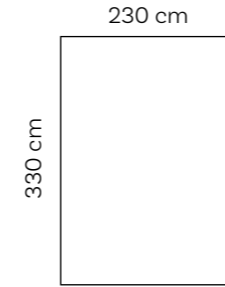

standard carpets

Carpet