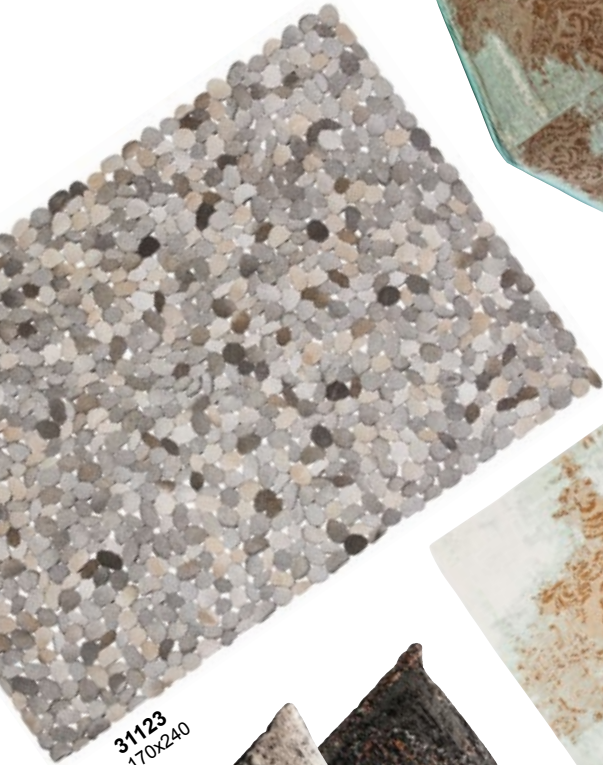

64682
160x240

60318
70x180

64691
70x180

64687
100x150

64688
100x150

RUGS FOR DAYS

Natural materials are a good base.

31123
170x240