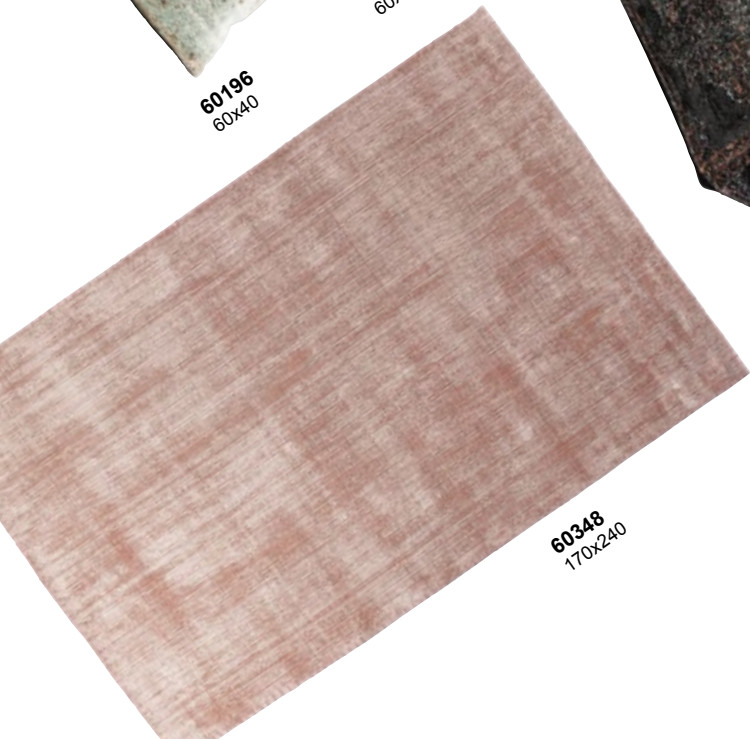

60195
60x40

60348
170x240