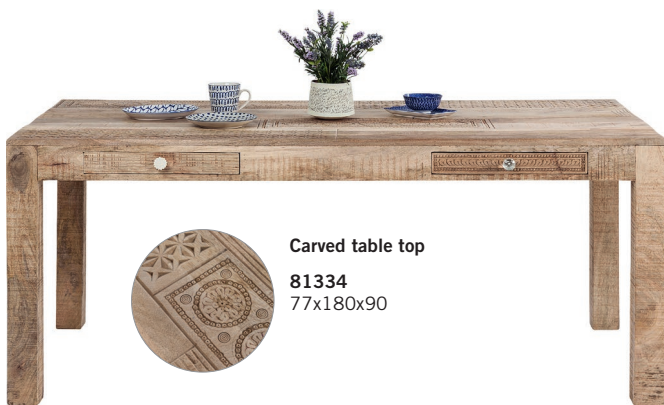

PURO

Lovely tables – surrounded by nature inspired chairs in natural shades.

Carved table top
81334
77x180x90